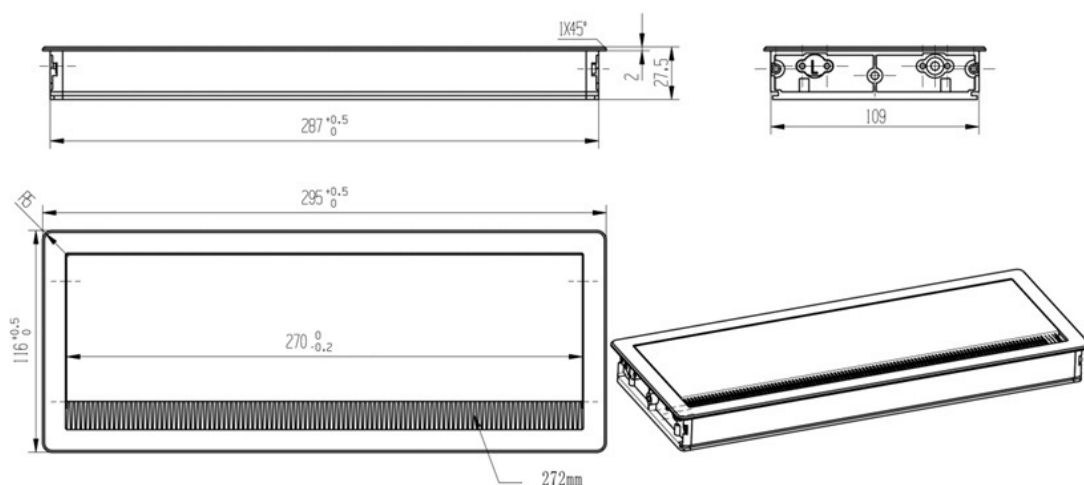

PRODUCT SHEET

Description:

Soft Close Grommet "Punta" 295x116x27,5mm, White (RAL9016) , Aluminium, W/Brush (Suggested Hole Cutting: 290x111mm)

Item number:

25.20.387-0

Units	Box	Carton	HS Code	Barcode
Pcs.	1	50	7616991099	
				5704866482394

suggested hole size 290*111-R6

SISO A/S

Mileparken 11
DK-2740 Skovlunde
Denmark
VAT: DK 24786013

Phone +45 45 830 900

www.siso.dk
siso@siso.dk

Danske Bank
Nytorv Branch
Copenhagen
SWIFT: DABADKKK

Account no.
4180 3112 112936
IBAN Account
DK7230003112112936